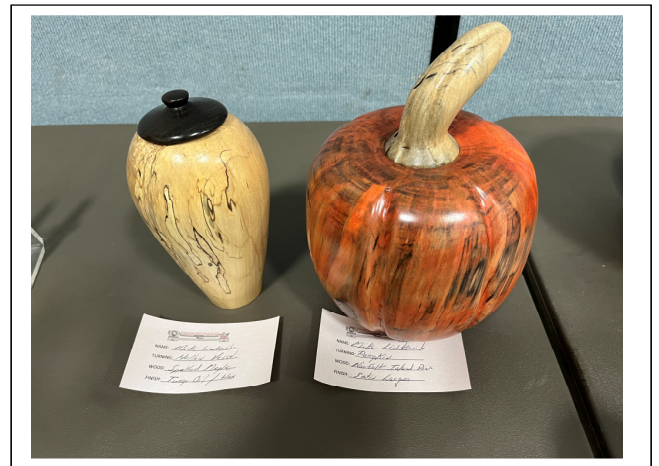

Show and Tell: See photos for details – Nice work.

Wayne Huff	Natural Edged bowl
John Gardner	4 segmented bowls
John Henry	2 vases and box from lychee nut wood.
Mike Linkswiler	Pumpkin and tall maple box
Bruce Woody	4 pens (roller balls), and 3 bird houses
Ted Smith	2 humming bird house and box (gold leaf inside)
Craig Hollerman	Carving from basswood
John Kriplean	Natural edge flower
Al Hockenbery	Christmas ornaments

Demonstration

Al Hockenbery demonstrated how he turns Christmas ornaments using a cabochon glass insert. He showed two different types – a two piece and a one piece. Drilled out the inset for the cabochon and turned the outside of the setting.

Bruce Woody.

Ted Smith

Craig Hollerman

John Kriplean

Mike Linkswiler