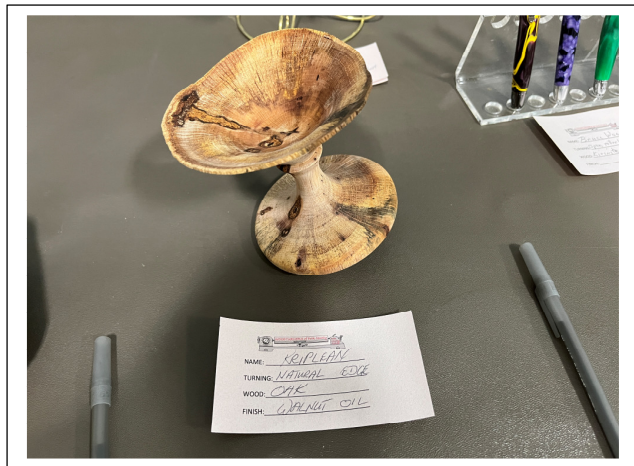

John Kriplean