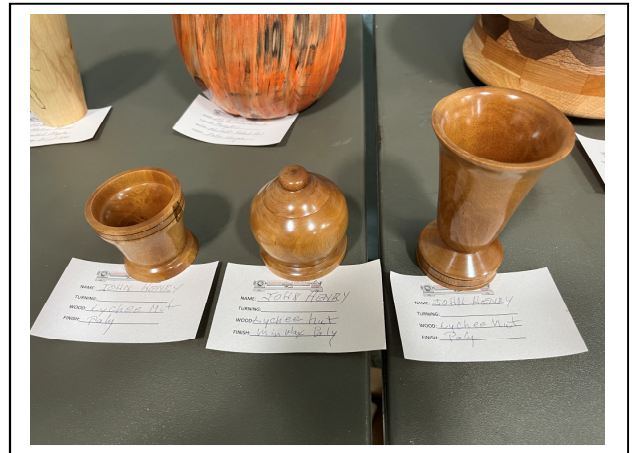

Show and Tell: See photos for details – Nice work.

Wayne Huff	Natural Edged bowl
John Gardner	4 segmented bowls
John Henry	2 vases and box from lychee nut wood.
Mike Linkswiler	Pumpkin and tall maple box
Bruce Woody	4 pens (roller balls), and 3 bird houses
Ted Smith	2 humming bird house and box (gold leaf inside)
Craig Hollerman	Carving from basswood
John Kriplean	Natural edge flower
Al Hockenbery	Christmas ornaments

Demonstration

Al Hockenbery demonstrated how he turns Christmas ornaments using a cabochon glass insert. He showed two different types – a two piece and a one piece. Drilled out the inset for the cabochon and turned the outside of the setting.

Note – I have a lot more photos, so if you want to see more, contact me.

The club meeting ended about 9:00 pm.

Ted Smith, Sec.

Wayne Huff

John Gardner

John Gardner

John Henry

Bruce Woody